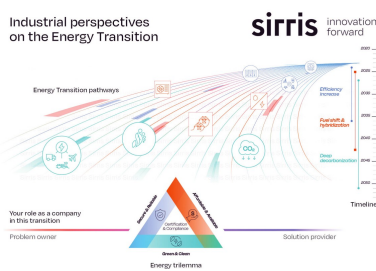

Collaboration as a cornerstone of innovation

Innovation is rarely an individual effort. At Sirris, collaboration is key. By connecting companies with expertise, infrastructure, and a network of partners, we enable organisations to move from concept to implementation. With industrial labs, multidisciplinary experts, and close links to industry, Sirris creates a space where ideas are tested, refined, and brought to life.

Whether it's adopting AI-driven tools, improving production processes, or integrating sustainable energy solutions, we ensure that businesses can address the challenges of today while preparing for the demands of tomorrow. This collaborative approach has been the foundation of our work for decades and remains central to its mission moving forward.

© Sirris

More info : innovation@sirris.be

sirris innovation
forward