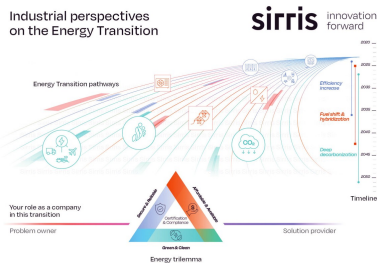

Whether it's adopting AI-driven tools, improving production processes, or integrating sustainable energy solutions, we ensure that businesses can address the challenges of today while preparing for the demands of tomorrow. This collaborative approach has been the foundation of our work for decades and remains central to its mission moving forward.

© Sirris

More info : innovation@sirris.be

sirris innovation
forward